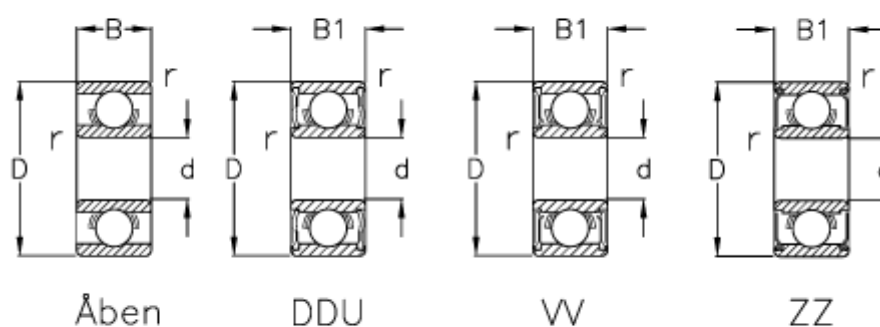

Data Sheet

Article number: 570405006002
Description: NSK Bearing 635 Open
d=5 D=19 B=6

Measures

B	= 6	Max rpm ZZ-WW = 32000
B1	= 6	r min = 0.3
d	= 5	Type = 635
D	= 19	
Load Cor (N)	= 885	
Load Cr (N)	= 2340	
Max rpm DD	= 30000	
Max rpm open	= 40000	